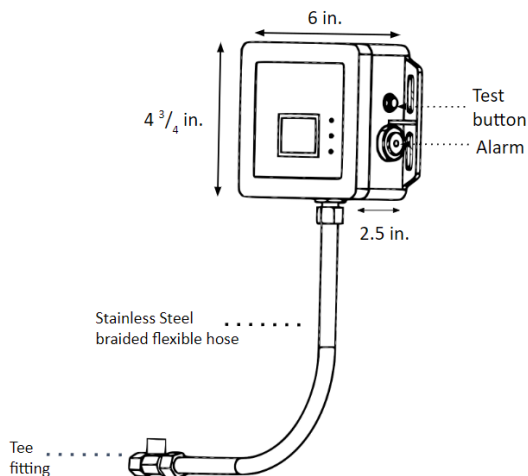

### SIZE AND COMPONENTS

- Don Alarm Pro (DA20)
- 3/8" compression supply hose
- 3/8" compression tee

Fig 1. Don Alarm Pro, Mounted Upright.